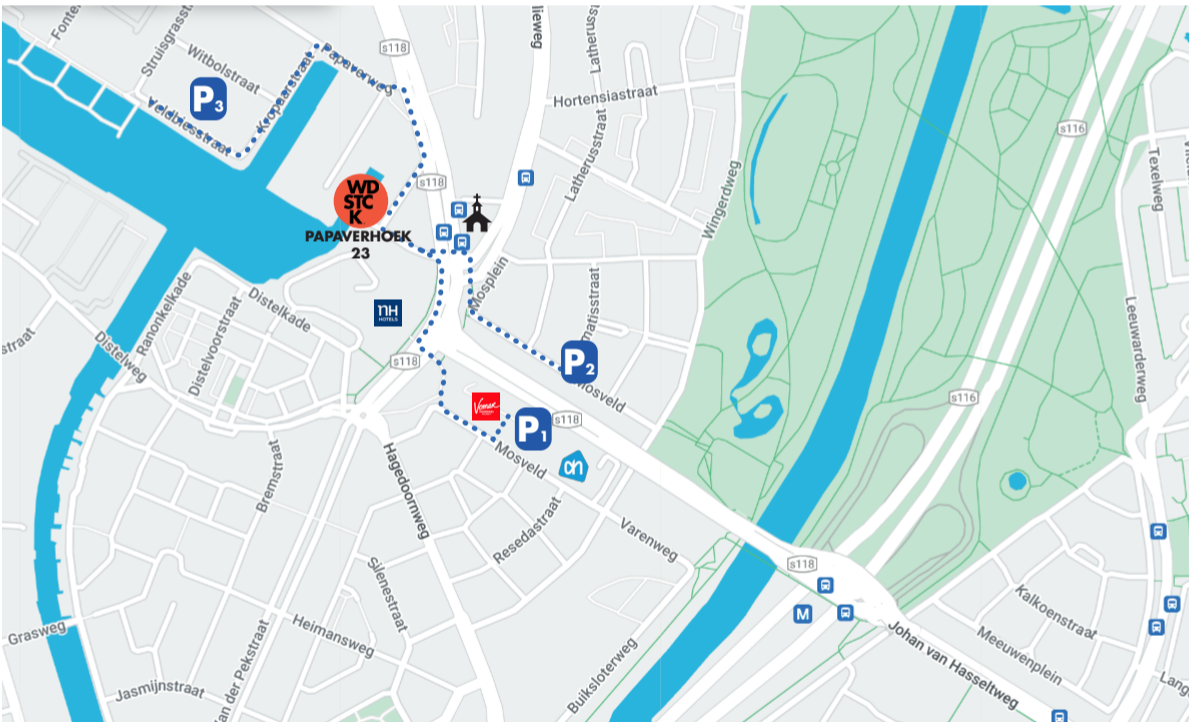

DIRECTIONS

WDSTCK, Papaverhoek 23, 1032 JZ Amsterdam

- Amsterdam Ringweg Noord A10
- Exit S116 Centrum
- Exit S118 Noord 100-390
- Turn right at the traffic light S118 Noord 100-299
- Turn right at the traffic light S118 Noord 100-299
- Turn left at the traffic light S118 Klapprozenweg
- Turn left at the traffic light for a U-turn
- Turn left to Papaverhoek (over the bicycle path)

PARKING

P₁ Car park Mosveld
 Pricing: first 90min FREE, hereafter 0,50€ p/30min
 Max. 10,00€
 Mon-Sun 24H
 Walking distance to WDSTCK: 6min

P₂ Mosveld
 Parking machine 19842
 Pricing: 1,40€ p/hour
 Mon-Sat 09:00/19:00
 Sun 12:00/19:00
 Walking distance to WDSTCK: 6min

P₃ Veldbiesstraat
 Parking machine 19687
 Pricing: 1,40€ p/hour
 Mon-Sat 09:00/19:00
 Sun 12:00/19:00
 Walking distance to WDSTCK: 5min

•••• Walking route

METRO

M M52 Noord
 Station: Noorderpark
 Walking distance to WDSTCK: 8min

•••• Walking route