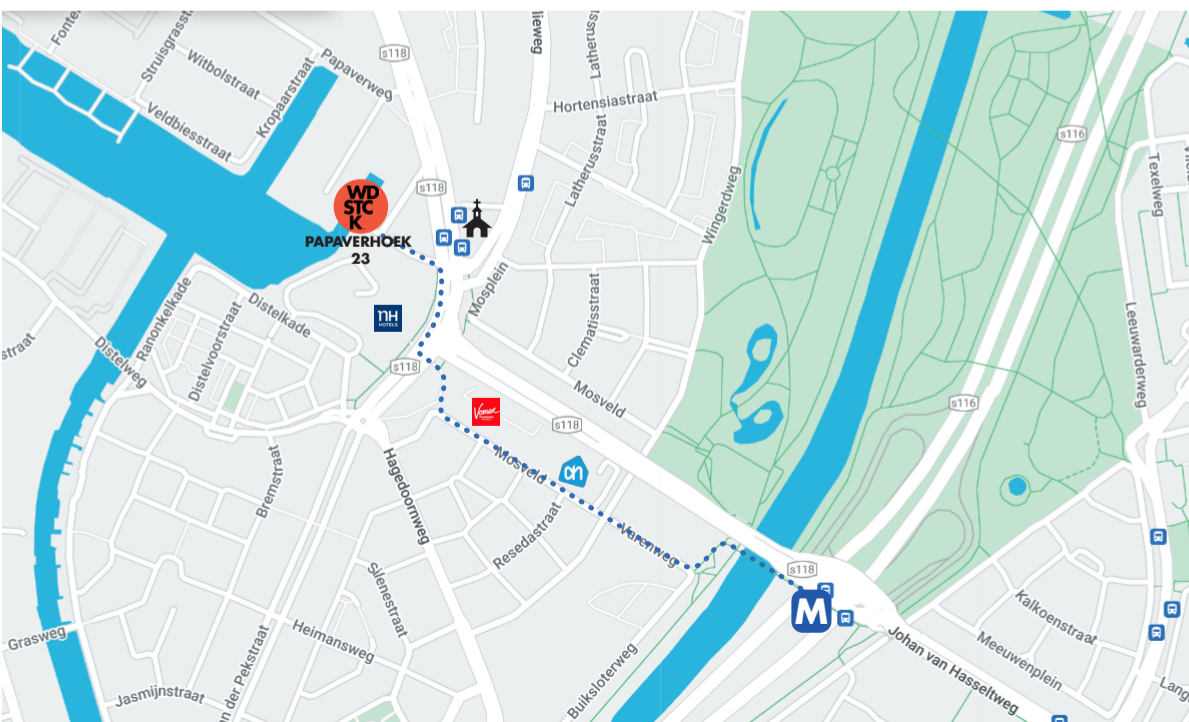

DIRECTIONS

WDSTCK, Papaverhoek 23, 1032 JZ Amsterdam

- Amsterdam Ringweg Noord A10
- Exit S116 Centrum
- Exit S118 Noord 100-390
- Turn right at the traffic light S118 Noord 100-299
- Turn right at the traffic light S118 Noord 100-299
- Turn left at the traffic light S118 Klapprozenweg
- Turn left at the traffic light for a U-turn
- Turn left to Papaverhoek (over the bicycle path)

PARKING

P₁ Car park Mosveld
 Pricing: first 90min FREE, hereafter 0,50€ p/30min
 Max. 10,00€
 Mon-Sun 24H
 Walking distance to WDSTCK: 6min

P₂ Mosveld
 Parking machine 19842
 Pricing: 1,40€ p/hour
 Mon-Sat 09:00/19:00
 Sun 12:00/19:00
 Walking distance to WDSTCK: 6min

P₃ Veldbiesstraat
 Parking machine 19687
 Pricing: 1,40€ p/hour
 Mon-Sat 09:00/19:00
 Sun 12:00/19:00
 Walking distance to WDSTCK: 5min

•••• Walking route

METRO

M M52 Noord
 Station: Noorderpark
 Walking distance to WDSTCK: 8min

•••• Walking route