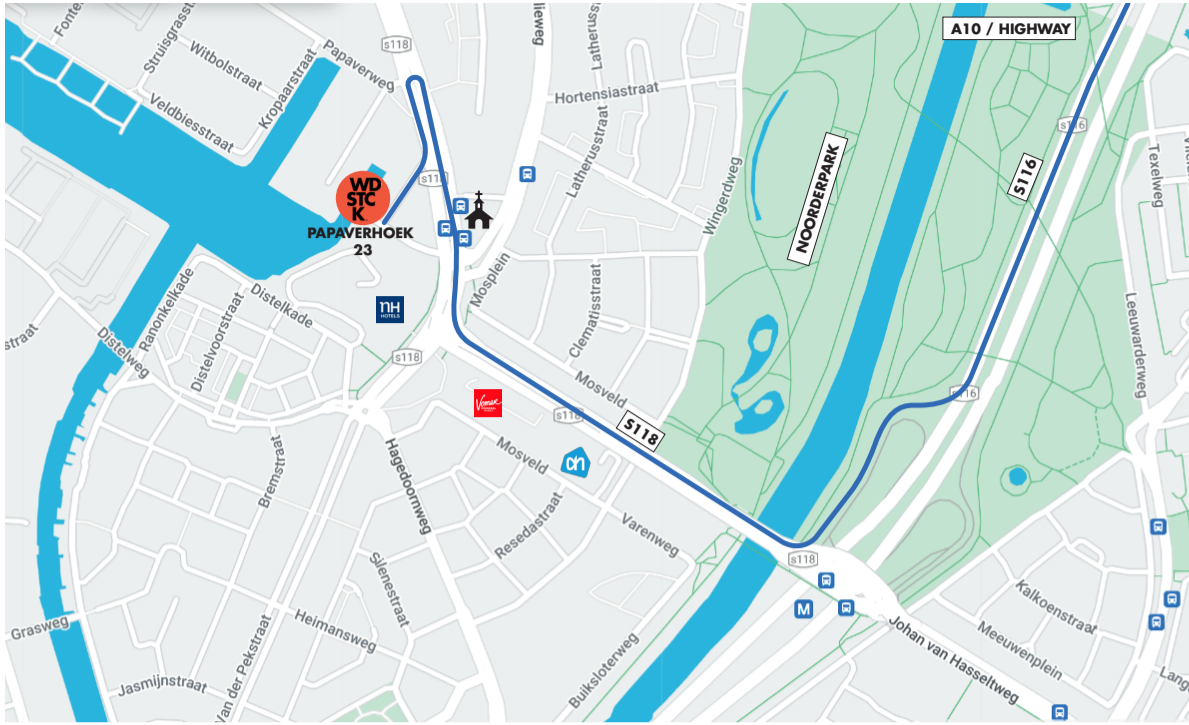

DIRECTIONS

WDSTCK, Papaverhoek 23, 1032 JZ Amsterdam

- Amsterdam Ringweg Noord A10
- Exit S116 Centrum
- Exit S118 Noord 100-390
- Turn right at the traffic light S118 Noord 100-299
- Turn right at the traffic light S118 Noord 100-299
- Turn left at the traffic light S118 Klapprozenweg
- Turn left at the traffic light for a U-turn
- Turn left to Papaverhoek (over the bicycle path)

PARKING

P₁ Car park Mosveld
 Pricing: first 90min FREE, hereafter 0,50€ p/30min
 Max. 10,00€
 Mon-Sun 24H
 Walking distance to WDSTCK: 6min

P₂ Mosveld
 Parking machine 19842
 Pricing: 1,40€ p/hour
 Mon-Sat 09:00/19:00
 Sun 12:00/19:00
 Walking distance to WDSTCK: 6min

P₃ Veldbiesstraat
 Parking machine 19687
 Pricing: 1,40€ p/hour
 Mon-Sat 09:00/19:00
 Sun 12:00/19:00
 Walking distance to WDSTCK: 5min

•••• Walking route

METRO

M M52 Noord
 Station: Noorderpark
 Walking distance to WDSTCK: 8min

•••• Walking route