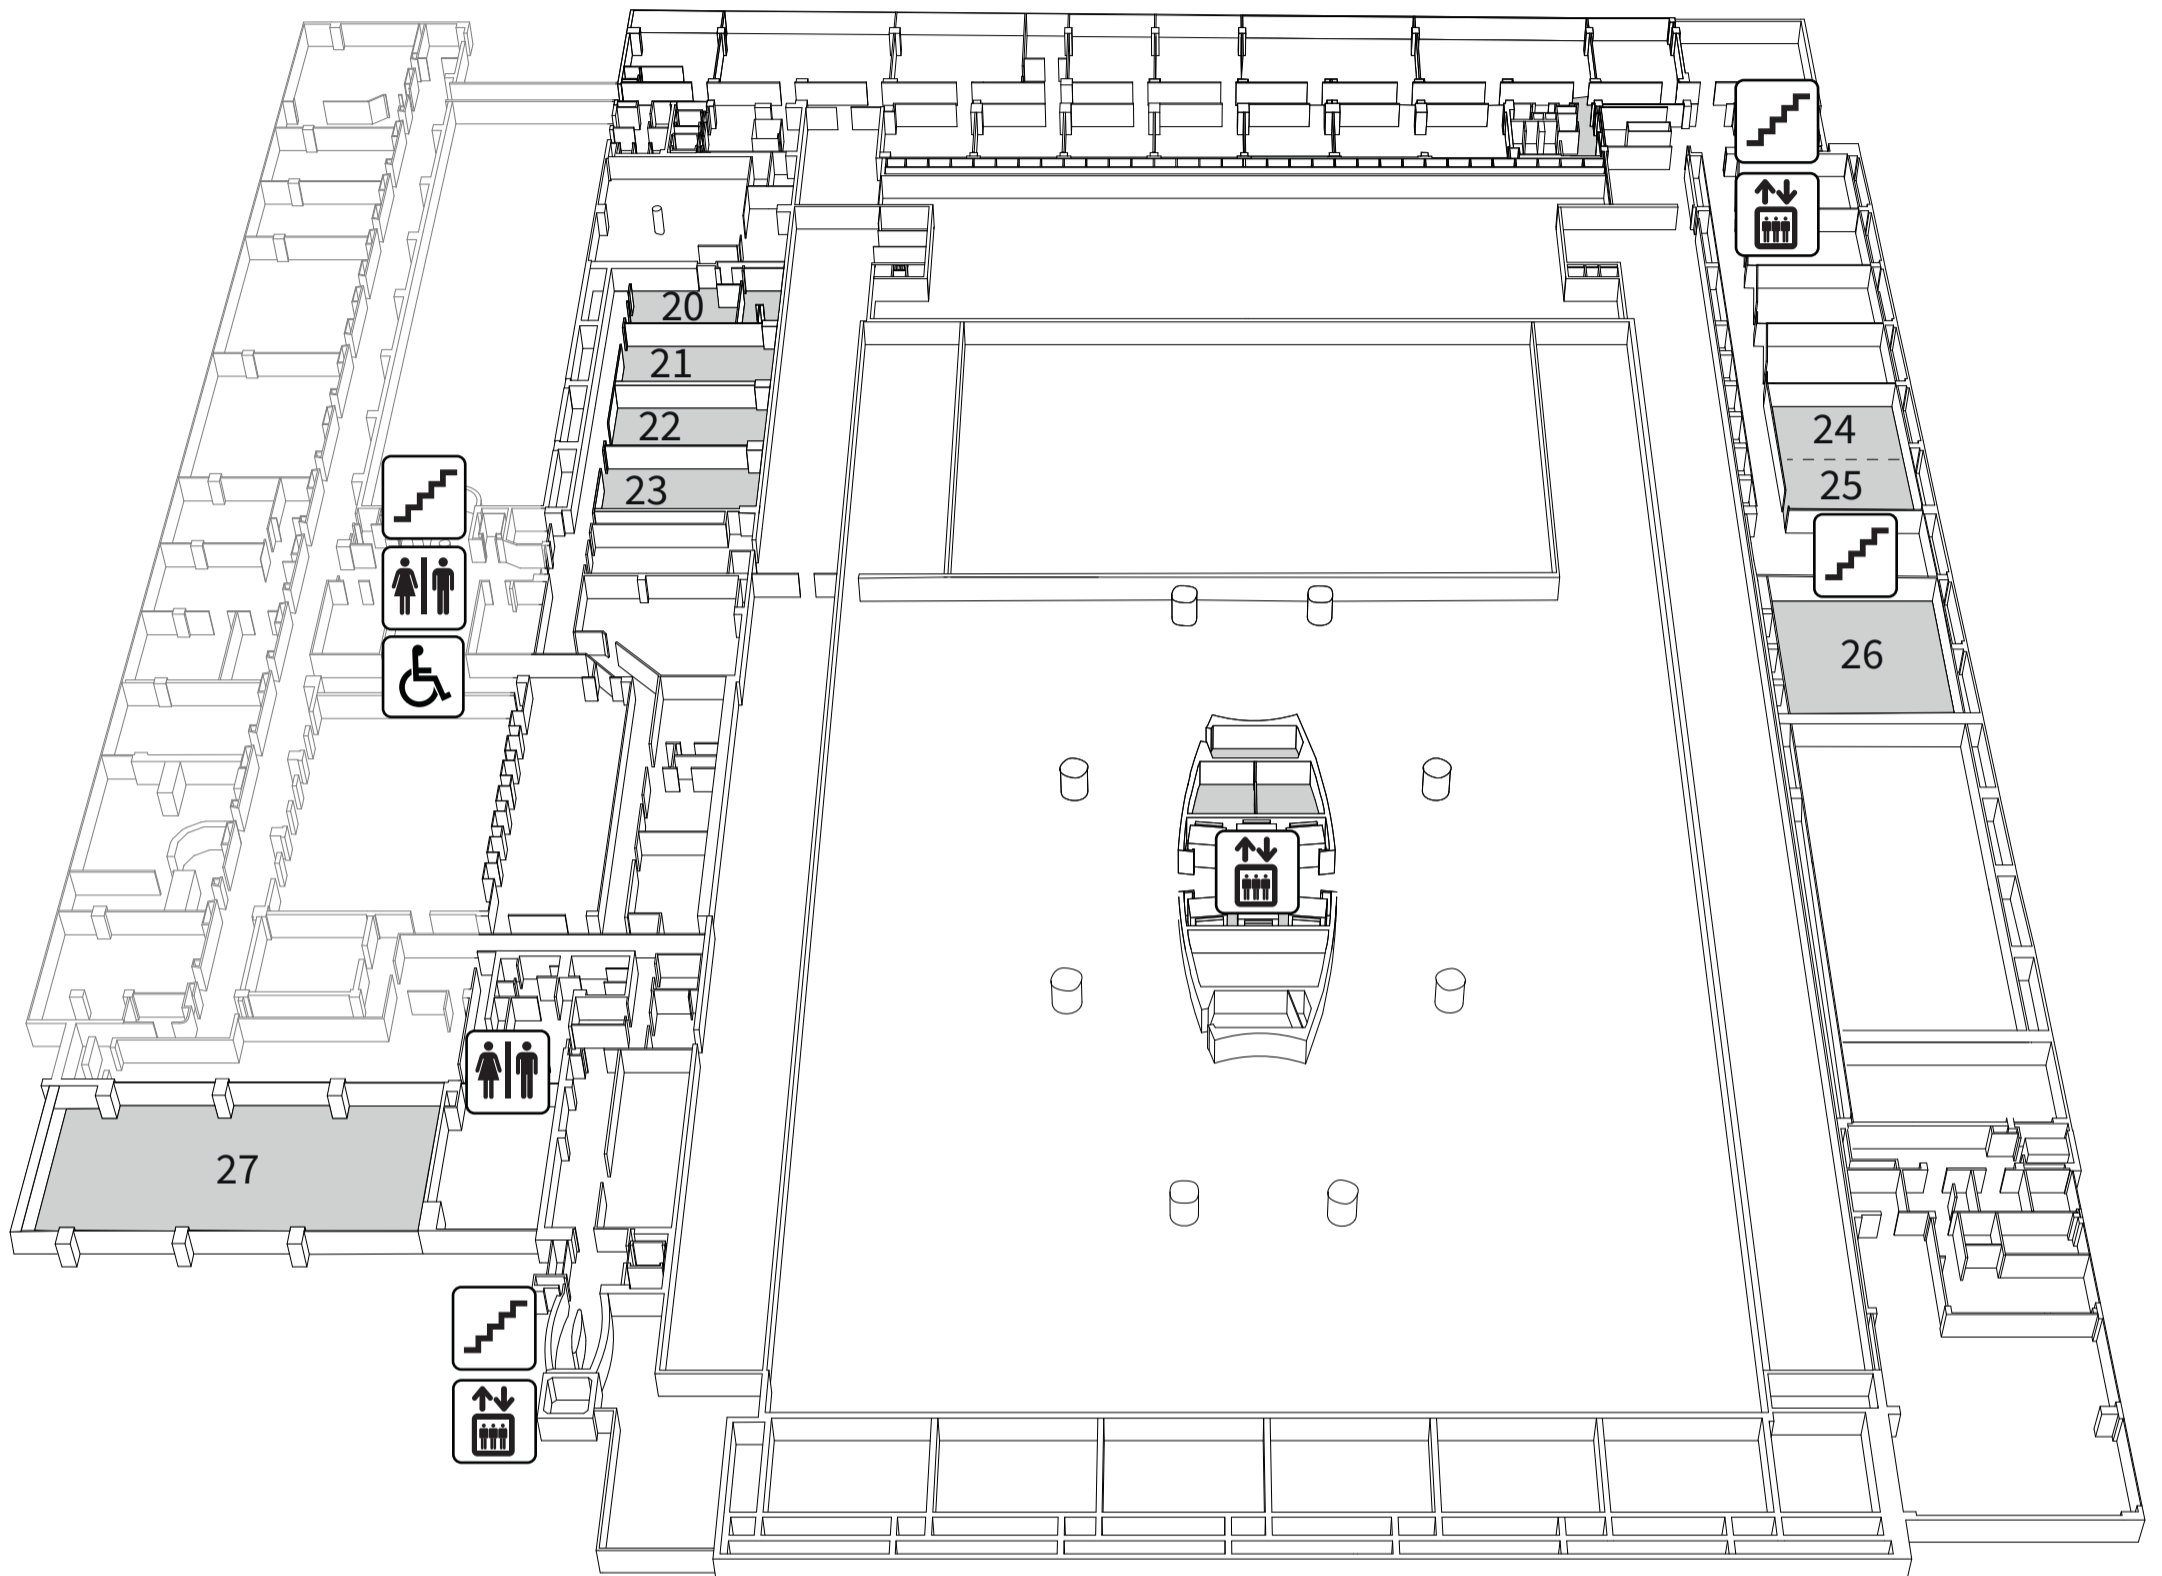

Ground floor

 Entrance

- | | | | |
|---|--|---|---|
|  Ingang |  6 Penn room I |  17 Van Oldenbarnevelt room |  Staircase |
|  1A Rotterdam hall I |  7 Leeuwen room II |  18 Diamond room I |  Restrooms |
|  1B Rotterdam hall II |  8 Leeuwen room I |  19 Diamond room II |  Elevator |
|  1C Shipping hall |  9 Goudriaan room II | |  Restrooms |
|  1D Exchange hall |  10 Goudriaan room I | |  Wheelchair accessible restrooms |
|  1E Mercurius hall |  11 J.F. Staal room | | |
|  2 Veder room |  12 Blue room | | |
|  3 Mees room II |  14 Van Walsum room | | |
|  4 Mees room I |  15 Van der Veeken room | | |
|  5 Penn room II |  16 Captain's lounge | | |

First floor

- 20 Van Beuningen studio
- 21 Van der Werff studio
- 22 Van der Mandele studio
- 23 Van Hoogendorp studio
- 24 New York room I
- 25 New York room II
- 26 Tokyo room
- 27 Zaal Staal (1 floor up)

-  Staircase
-  Elevator
-  Restrooms
-  Wheelchair accessible restrooms